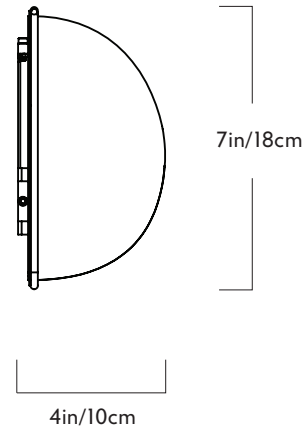

Roll & Hill

triode

28 rue Jacob 75006 Paris contact@triodedesign.com
+33 (0)1 43 29 40 05 www.triodedesign.com

Odds & Ends

Series
Odds & Ends

Product
Rainbow

Dimensions
H 7in/18cm x W 13.5in/35cm x D
4in/10cm

Weight
2lb/1kg

Rainbow

Materials
Acrylic, steel

Finishes
Polished brass, polished nickel

Certifications
ETL US/Canada(120V)
CE(240)
CB(240)

120V Illumination
Integrated LED
Wattage: 15 Watts
Lumens: 500 Lumens
Color Temperature: 2700 Kelvin
Bulb Life: 50,000 Hours
Dimming: Triac, ELV, 0-10V