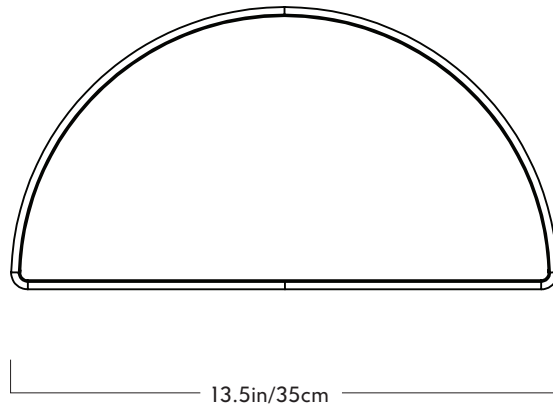

Roll & Hill

triode

28 rue Jacob 75006 Paris contact@triodedesign.com
+33 (0)1 43 29 40 05 www.triodedesign.com

Odds & Ends

Series
Odds & Ends

Product
Rainbow

Dimensions
H 7in/18cm x W 13.5in/35cm x D
4in/10cm

Weight
2lb/1kg

Rainbow

Materials
Acrylic, steel

Finishes
Polished brass, polished nickel

Certifications
ETL US/Canada(120V)
CE(240)
CB(240)

120V Illumination
Integrated LED
Wattage: 15 Watts
Lumens: 500 Lumens
Color Temperature: 2700 Kelvin
Bulb Life: 50,000 Hours
Dimming: Triac, ELV, 0-10V